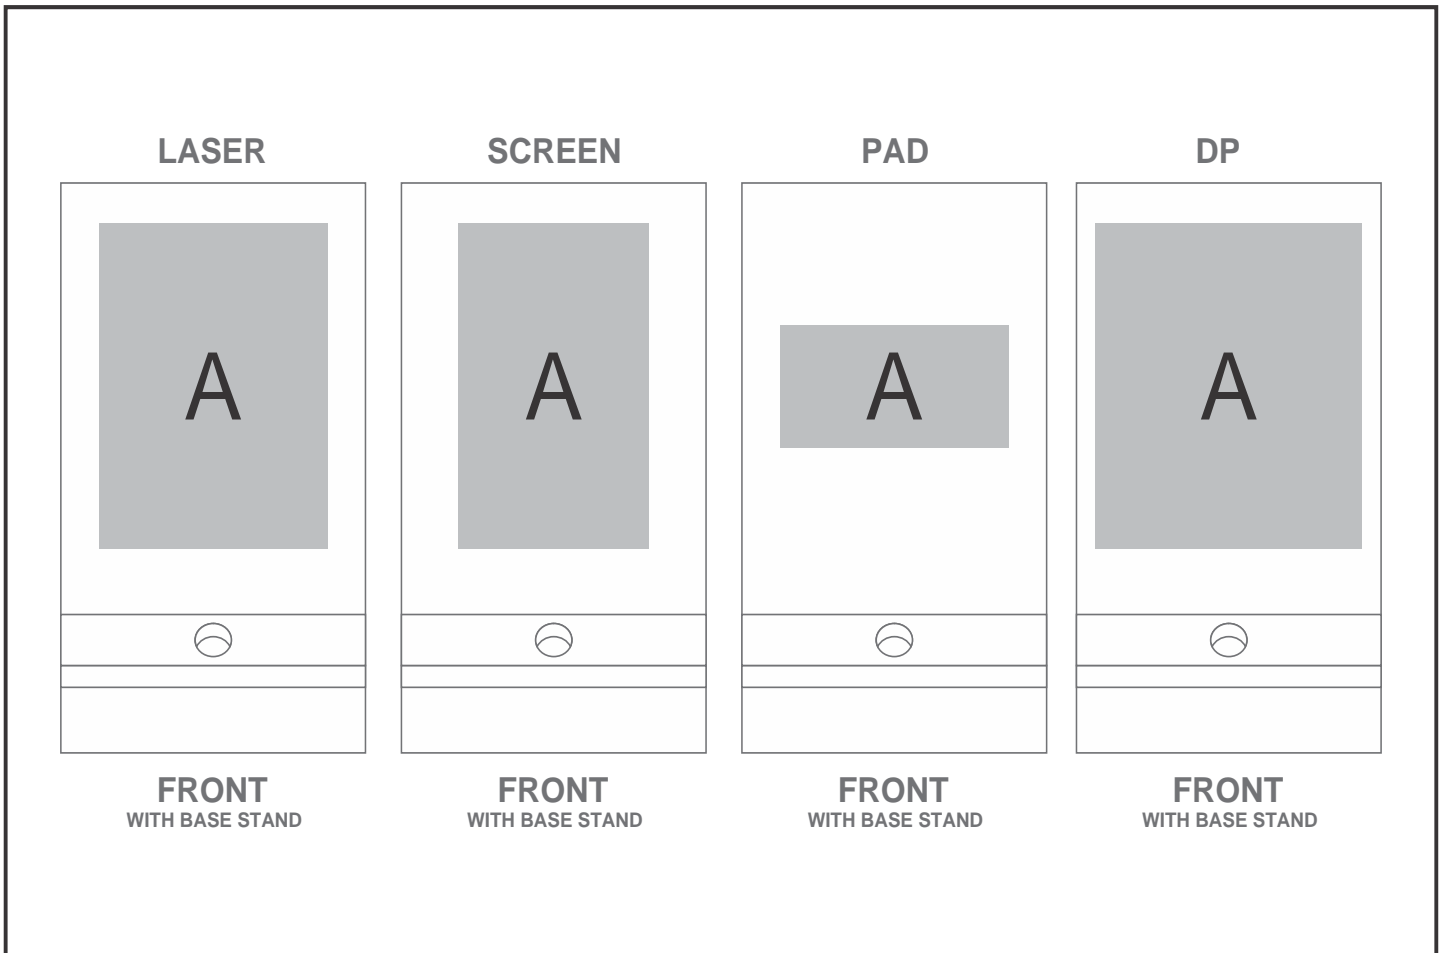

TECH-5315

Okiyo Ekslens Bamboo Phone Stand

Also available in

Check Logo24
guide and t's & c's

Need to know:

- Includes 1-Position Laser Engraving (setup fees apply)
- Due to tonal variations in the wood the laser engraving will vary from one item to the next and will likely vary in the same item.
- Texture of Item will affect the quality of Print.
- **Laser Colour:** Tonal.

Branding Options:

Position	Branding Method (Branding Code)	No. of Colours	Dimension
A	Laser Engraving (LC)	N/A	60mm wide x 80mm high
A	Screen Print (SB)	1 Colour	50mm wide x 80mm high
A	Pad Printing (PA)	4 Colours	60mm wide x 30mm high
A	Direct to Print (DP-B)	Full Colour	70mm wide x 80mm high